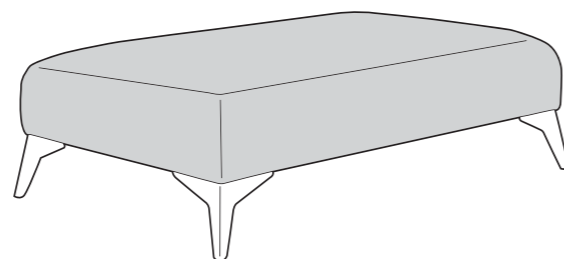

04/02/2021

ROKO COVER GUIDE: STANDARD BACK ONLY

Please use this guide when ordering the following pieces to clarify cover options.

3 Seater Sofa (3ST)

2 Seater Sofa (2ST)

Love Chair (LOV)

-  **COVER 1**
(BODY)
-  **COVER 2**
(PIPING)
-  **COVER 3**
(SCATTER)

Scatter Cushions

Large Scatter Cushions

Front = Cover 1
Piping = Cover 2
Back = Cover 1

Small Scatter Cushions

Flanged Edge
Front = Cover 3
Back = Cover 1

ACCENT PIECES

Roko (Merlin) Accent Chair (ACH)

Roko (Fusion) Footstool (FST)

Storage Footstool (FSS)

ROKO DIMENSIONS (CM)

AVAILABLE PIECES	HEIGHT 1	WIDTH 2	DEPTH 3	SEAT HEIGHT 4	SEAT DEPTH (STD) 5	SEAT WIDTH 6	ACCESS DIAGONAL 7	WEIGHT (KG)	SCATTER CUSHION NO.
3 SEATER SOFA	93	212	94	50	60	158	234	61.5	4 (2 Small, 2 Large)
2 SEATER SOFA	93	185	94	50	60	134	210	55	4 (2 Small, 2 Large)
LOVE CHAIR	93	112	94	50	60	68	157	42.5	2 (1 Small, 1 Large)
ACCENT PIECES									
MERLIN ACCENT CHAIR	104	72	84	53	53	54	97	25	N/A
ROKO FOOTSTOOL	37	104	73	N/A	N/A	N/A	123	12	N/A
STORAGE FOOTSTOOL	45	63	50	N/A	N/A	N/A	75	12.5	N/A