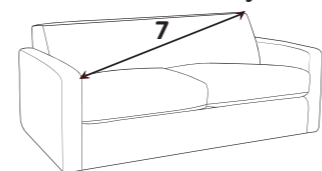

Storage Footstool (FSS)

ROKO DIMENSIONS (CM)

AVAILABLE PIECES	HEIGHT 1	WIDTH 2	DEPTH 3	SEAT HEIGHT 4	SEAT DEPTH (STD) 5	SEAT WIDTH 6	ACCESS DIAGONAL 7	WEIGHT (KG)	SCATTER CUSHION NO.
3 SEATER SOFA	93	212	94	50	60	158	234	61.5	4 (2 Small, 2 Large)
2 SEATER SOFA	93	185	94	50	60	134	210	55	4 (2 Small, 2 Large)
LOVE CHAIR	93	112	94	50	60	68	157	42.5	2 (1 Small, 1 Large)
ACCENT PIECES									
MERLIN ACCENT CHAIR	104	72	84	53	53	54	97	25	N/A
ROKO FOOTSTOOL	37	104	73	N/A	N/A	N/A	123	12	N/A
STORAGE FOOTSTOOL	45	63	50	N/A	N/A	N/A	75	12.5	N/A

* Award winning foamflex seat interior with 5 year guarantee.

* Serpentine seat springs & silent wire.

* Elasticated back webbing.

DIMENSION GUIDE

1 - HEIGHT
2 - WIDTH

3 - DEPTH
4 - SEAT HEIGHT

5 - SEAT DEPTH (STD & PILLOW)
6 - SEAT WIDTH

Check the diagonal access dimension to ensure furniture will fit in your home.

7 - DIAGONAL ACCESS

Illustrations used for reference only.

foamflex

Our new expertly engineered foam seat interior gives you the comfort of fibre with the retention of foam. Our foamflex seat interiors have been granted the FIRA GOLD Award, a mark of quality under-pinning all necessary testing of the product materials, design and production techniques.