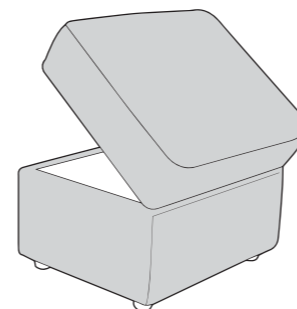

04/02/2021

ROKO COVER GUIDE: STANDARD BACK ONLY

Please use this guide when ordering the following pieces to clarify cover options.

3 Seater Sofa (3ST)

2 Seater Sofa (2ST)

Love Chair (LOV)

-  **COVER 1**
(BODY)
-  **COVER 2**
(PIPING)
-  **COVER 3**
(SCATTER)

Scatter Cushions

Large Scatter Cushions

Front = Cover 1
Piping = Cover 2
Back = Cover 1

Small Scatter Cushions

Flanged Edge
Front = Cover 3
Back = Cover 1

ACCENT PIECES

Roko (Merlin) Accent Chair (ACH)

Roko (Fusion) Footstool (FST)

Storage Footstool (FSS)

ROKO DIMENSIONS (CM)

AVAILABLE PIECES	HEIGHT 1	WIDTH 2	DEPTH 3	SEAT HEIGHT 4	SEAT DEPTH (STD) 5	SEAT WIDTH 6	ACCESS DIAGONAL 7	WEIGHT (KG)	SCATTER CUSHION NO.
3 SEATER SOFA	93	212	94	50	60	158	234	61.5	4 (2 Small, 2 Large)
2 SEATER SOFA	93	185	94	50	60	134	210	55	4 (2 Small, 2 Large)
LOVE CHAIR	93	112	94	50	60	68	157	42.5	2 (1 Small, 1 Large)
ACCENT PIECES									
MERLIN ACCENT CHAIR	104	72	84	53	53	54	97	25	N/A
ROKO FOOTSTOOL	37	104	73	N/A	N/A	N/A	123	12	N/A
STORAGE FOOTSTOOL	45	63	50	N/A	N/A	N/A	75	12.5	N/A