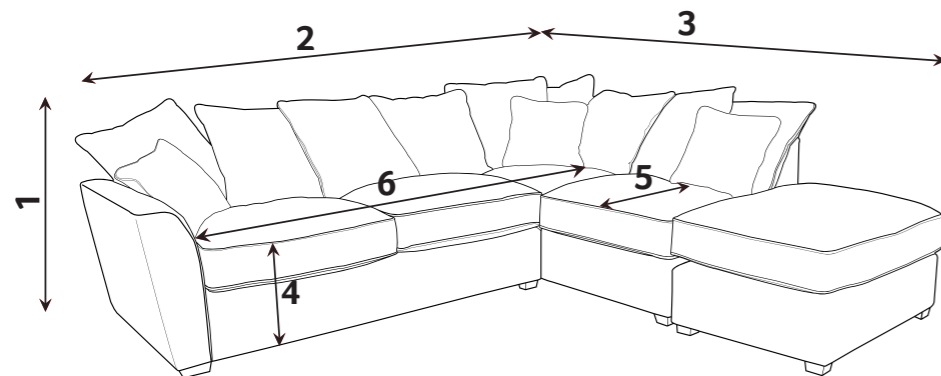

Storage Footstool (FSS)

ROKO DIMENSIONS (CM)

AVAILABLE PIECES	HEIGHT 1	WIDTH 2	DEPTH 3	SEAT HEIGHT 4	SEAT DEPTH (STD) 5	SEAT WIDTH 6	ACCESS DIAGONAL 7	WEIGHT (KG)	SCATTER CUSHION NO.
3 SEATER SOFA	93	212	94	50	60	158	234	61.5	4 (2 Small, 2 Large)
2 SEATER SOFA	93	185	94	50	60	134	210	55	4 (2 Small, 2 Large)
LOVE CHAIR	93	112	94	50	60	68	157	42.5	2 (1 Small, 1 Large)
ACCENT PIECES									
MERLIN ACCENT CHAIR	104	72	84	53	53	54	97	25	N/A
ROKO FOOTSTOOL	37	104	73	N/A	N/A	N/A	123	12	N/A
STORAGE FOOTSTOOL	45	63	50	N/A	N/A	N/A	75	12.5	N/A

* Award winning foamflex seat interior with 5 year guarantee.

* Serpentine seat springs & silent wire.

* Elasticated back webbing.

DIMENSION GUIDE

1 - HEIGHT
2 - WIDTH

3 - DEPTH
4 - SEAT HEIGHT

5 - SEAT DEPTH (STD & PILLOW)
6 - SEAT WIDTH