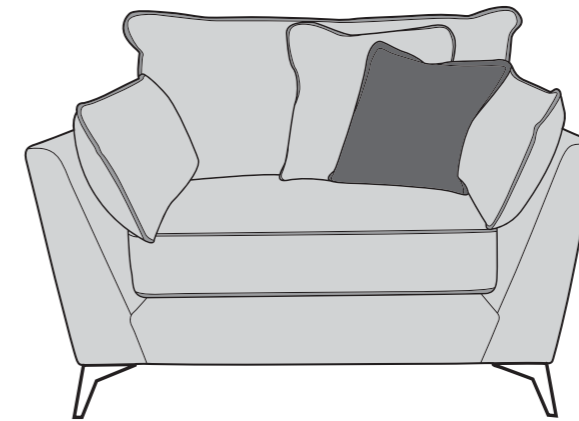

Please note that colour shadings can vary slightly from each roll of fabric.
We cannot guarantee a precise match to these samples or between cut lengths and upholstered goods.

REVERSIBLE
foamflex™

Award Winning Seating Technology

04/02/2021

ROKO COVER GUIDE: STANDARD BACK ONLY

Please use this guide when ordering the following pieces to clarify cover options.

3 Seater Sofa (3ST)

2 Seater Sofa (2ST)

Love Chair (LOV)

-  **COVER 1**
(BODY)
-  **COVER 2**
(PIPING)
-  **COVER 3**
(SCATTER)

Scatter Cushions

Large Scatter Cushions

Front = Cover 1
Piping = Cover 2
Back = Cover 1

Small Scatter Cushions

Flanged Edge
Front = Cover 3
Back = Cover 1

ACCENT PIECES

Roko (Merlin) Accent Chair (ACH)

Roko (Fusion) Footstool (FST)

Storage Footstool (FSS)

ROKO DIMENSIONS (CM)

AVAILABLE PIECES	HEIGHT 1	WIDTH 2	DEPTH 3	SEAT HEIGHT 4	SEAT DEPTH (STD) 5	SEAT WIDTH 6	ACCESS DIAGONAL 7	WEIGHT (KG)	SCATTER CUSHION NO.
3 SEATER SOFA	93	212	94	50	60	158	234	61.5	4 (2 Small, 2 Large)
2 SEATER SOFA	93	185	94	50	60	134	210	55	4 (2 Small, 2 Large)
LOVE CHAIR	93	112	94	50	60	68	157	42.5	2 (1 Small, 1 Large)
ACCENT PIECES									
MERLIN ACCENT CHAIR	104	72	84	53	53	54	97	25	N/A
ROKO FOOTSTOOL	37	104	73	N/A	N/A	N/A	123	12	N/A
STORAGE FOOTSTOOL	45	63	50	N/A	N/A	N/A	75	12.5	N/A