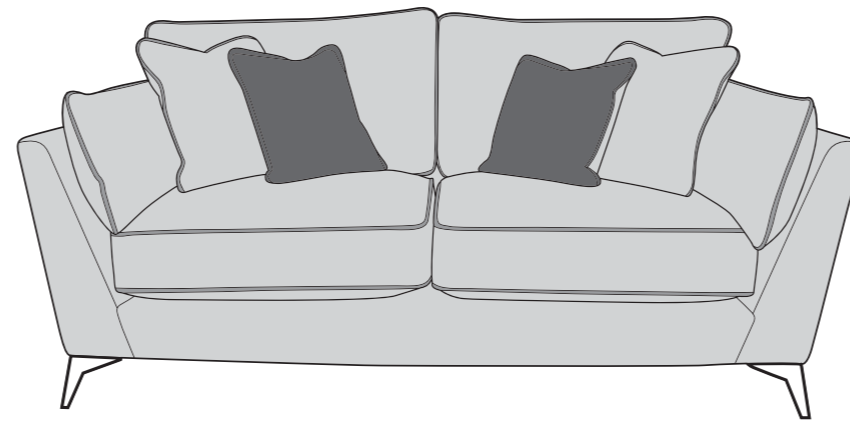

Please note that colour shadings can vary slightly from each roll of fabric.
We cannot guarantee a precise match to these samples or between cut lengths and upholstered goods.

REVERSIBLE
foamflex™

Award Winning Seating Technology

04/02/2021

ROKO COVER GUIDE: STANDARD BACK ONLY

Please use this guide when ordering the following pieces to clarify cover options.

3 Seater Sofa (3ST)

2 Seater Sofa (2ST)

Love Chair (LOV)

-  **COVER 1**
(BODY)
-  **COVER 2**
(PIPING)
-  **COVER 3**
(SCATTER)

Scatter Cushions

Large Scatter Cushions

Front = Cover 1
Piping = Cover 2
Back = Cover 1

Small Scatter Cushions

Flanged Edge
Front = Cover 3
Back = Cover 1

ACCENT PIECES

Roko (Merlin) Accent Chair (ACH)

Roko (Fusion) Footstool (FST)

Storage Footstool (FSS)

ROKO DIMENSIONS (CM)

AVAILABLE PIECES	HEIGHT 1	WIDTH 2	DEPTH 3	SEAT HEIGHT 4	SEAT DEPTH (STD) 5	SEAT WIDTH 6	ACCESS DIAGONAL 7	WEIGHT (KG)	SCATTER CUSHION NO.
3 SEATER SOFA	93	212	94	50	60	158	234	61.5	4 (2 Small, 2 Large)
2 SEATER SOFA	93	185	94	50	60	134	210	55	4 (2 Small, 2 Large)
LOVE CHAIR	93	112	94	50	60	68	157	42.5	2 (1 Small, 1 Large)
ACCENT PIECES									
MERLIN ACCENT CHAIR	104	72	84	53	53	54	97	25	N/A
ROKO FOOTSTOOL	37	104	73	N/A	N/A	N/A	123	12	N/A
STORAGE FOOTSTOOL	45	63	50	N/A	N/A	N/A	75	12.5	N/A