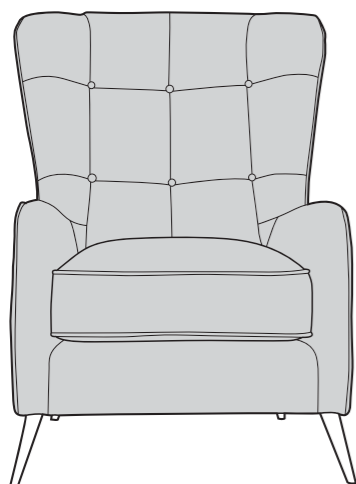

04/02/2021

ROKO COVER GUIDE: STANDARD BACK ONLY

Please use this guide when ordering the following pieces to clarify cover options.

3 Seater Sofa (3ST)

2 Seater Sofa (2ST)

Love Chair (LOV)

-  **COVER 1**
(BODY)
-  **COVER 2**
(PIPING)
-  **COVER 3**
(SCATTER)

Scatter Cushions

Large Scatter Cushions

Front = Cover 1
Piping = Cover 2
Back = Cover 1

Small Scatter Cushions

Flanged Edge
Front = Cover 3
Back = Cover 1

ACCENT PIECES

Roko (Merlin) Accent Chair (ACH)

Roko (Fusion) Footstool (FST)

Storage Footstool (FSS)

ROKO DIMENSIONS (CM)

AVAILABLE PIECES	HEIGHT 1	WIDTH 2	DEPTH 3	SEAT HEIGHT 4	SEAT DEPTH (STD) 5	SEAT WIDTH 6	ACCESS DIAGONAL 7	WEIGHT (KG)	SCATTER CUSHION NO.
3 SEATER SOFA	93	212	94	50	60	158	234	61.5	4 (2 Small, 2 Large)
2 SEATER SOFA	93	185	94	50	60	134	210	55	4 (2 Small, 2 Large)
LOVE CHAIR	93	112	94	50	60	68	157	42.5	2 (1 Small, 1 Large)
ACCENT PIECES									
MERLIN ACCENT CHAIR	104	72	84	53	53	54	97	25	N/A
ROKO FOOTSTOOL	37	104	73	N/A	N/A	N/A	123	12	N/A
STORAGE FOOTSTOOL	45	63	50	N/A	N/A	N/A	75	12.5	N/A

* Award winning foamflex seat interior with 5 year guarantee.

* Serpentine seat springs & silent wire.

* Elasticated back webbing.

DIMENSION GUIDE

1 - HEIGHT
2 - WIDTH

3 - DEPTH
4 - SEAT HEIGHT

5 - SEAT DEPTH (STD & PILLOW)
6 - SEAT WIDTH