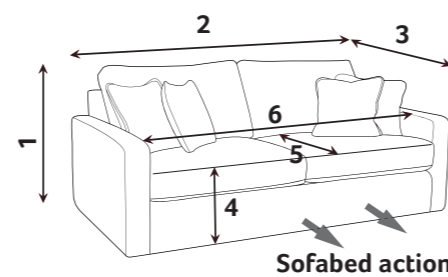

Storage Footstool (FSS)

ROKO DIMENSIONS (CM)

AVAILABLE PIECES	HEIGHT 1	WIDTH 2	DEPTH 3	SEAT HEIGHT 4	SEAT DEPTH (STD) 5	SEAT WIDTH 6	ACCESS DIAGONAL 7	WEIGHT (KG)	SCATTER CUSHION NO.
3 SEATER SOFA	93	212	94	50	60	158	234	61.5	4 (2 Small, 2 Large)
2 SEATER SOFA	93	185	94	50	60	134	210	55	4 (2 Small, 2 Large)
LOVE CHAIR	93	112	94	50	60	68	157	42.5	2 (1 Small, 1 Large)
ACCENT PIECES									
MERLIN ACCENT CHAIR	104	72	84	53	53	54	97	25	N/A
ROKO FOOTSTOOL	37	104	73	N/A	N/A	N/A	123	12	N/A
STORAGE FOOTSTOOL	45	63	50	N/A	N/A	N/A	75	12.5	N/A

* Award winning foamflex seat interior with 5 year guarantee.

* Serpentine seat springs & silent wire.

* Elasticated back webbing.

DIMENSION GUIDE

1 - HEIGHT
2 - WIDTH

3 - DEPTH
4 - SEAT HEIGHT

5 - SEAT DEPTH (STD & PILLOW)
6 - SEAT WIDTH

Check the diagonal access dimension to ensure furniture will fit in your home.

7 - DIAGONAL ACCESS

Illustrations used for reference only.

foamflex

Our new expertly engineered foam seat interior gives you the comfort of fibre with the retention of foam. Our foamflex seat interiors have been granted the FIRA GOLD Award, a mark of quality under-pinning all necessary testing of the product materials, design and production techniques.